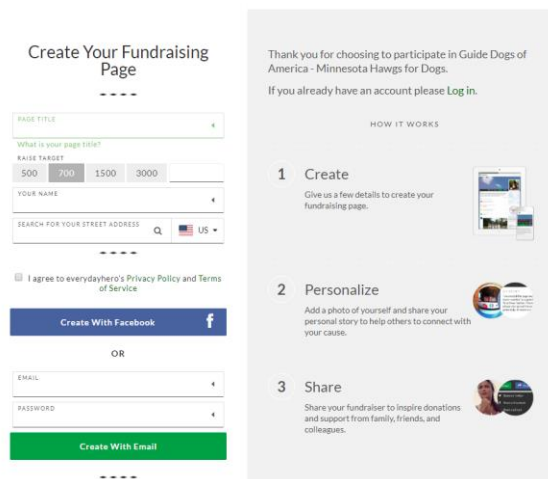

- TO FUNDRAISE - Click “Start Fundraising” | TO DONATE – Click “Support a Friend”
- TO FUNDRAISE
  - Enter your Page Title, fundraising target amount, name. address is optional. Check the box to agree with the everydayhero privacy policy terms.
    - You can sign in using your Facebook account or enter an email address and password to be able to log in.

Guide Dogs of America - Minnesota Hawgs for Dogs SEARCH Q LOG IN